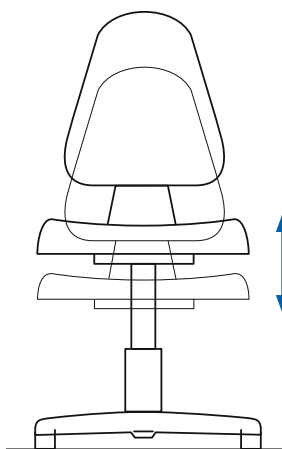

STAB-O-MAT / STAB-O-BLOC- SR | the swivel resistant column

Sometimes, swivel chairs should not turn, either due to the situations they are used in or because of the workplace design. The **swivel resistant column** ensures this.

Of course, all other advantages and the full comfort of the variable locking functions of the STAB-O-MAT and STAB-O-BLOC columns are available.

Advantages:

- for special workplaces without swivel function
- full comfort