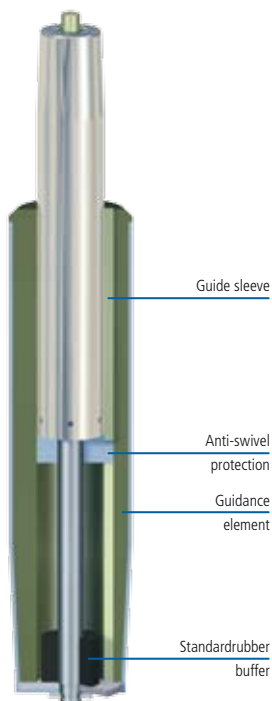

STAB-O-MAT / STAB-O-BLOC- SR | the swivel resistant column

Sometimes, swivel chairs should not turn, either due to the situations they are used in or because of the workplace design. The **swivel resistant column** ensures this.

Of course, all other advantages and the full comfort of the variable locking functions of the STAB-O-MAT and STAB-O-BLOC columns are available.

Advantages:

- for special workplaces without swivel function
- full comfort

Non-swivelling